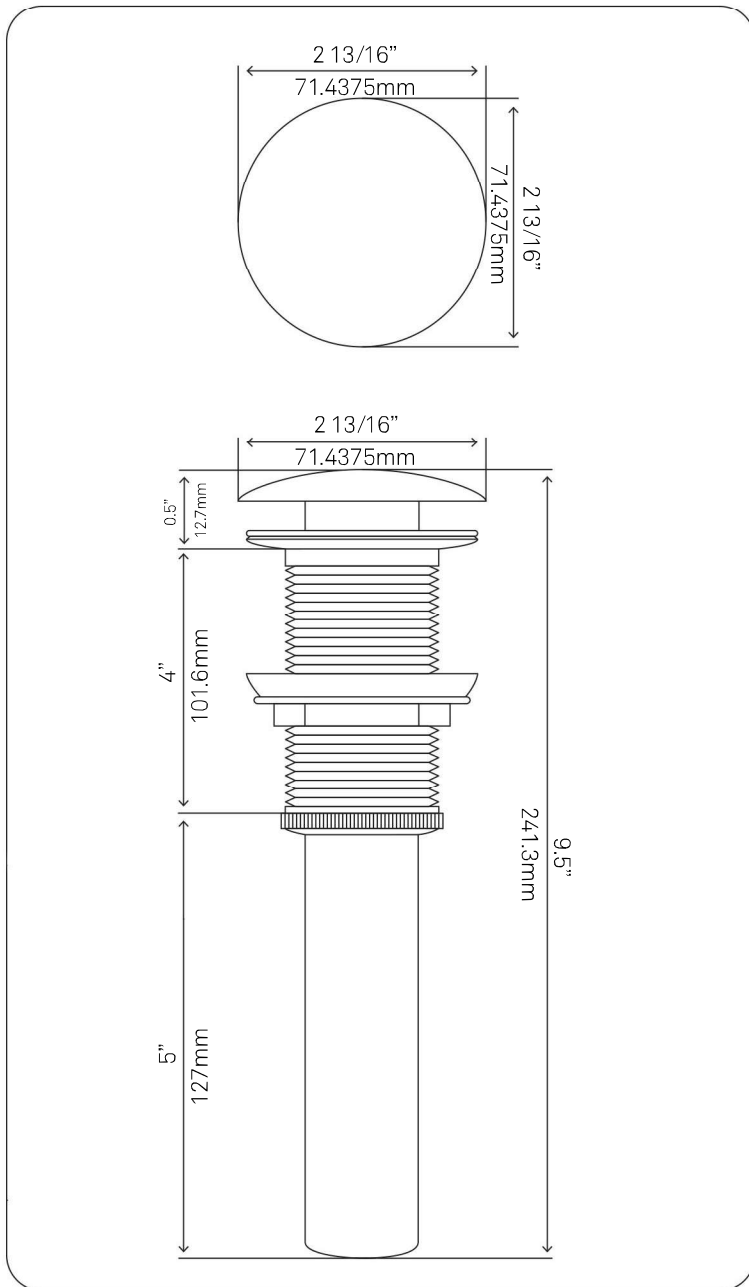

NOTES

Novatto reserves the right (1) to make changes in specifications and materials, and (2) to change or discontinue models, both without notice or obligation. Dimensions are for reference only, see www.NovattoInc.com for finish options and product availability.

Novatto Inc
TOLL FREE 844.404.4242
www.NovattoInc.com