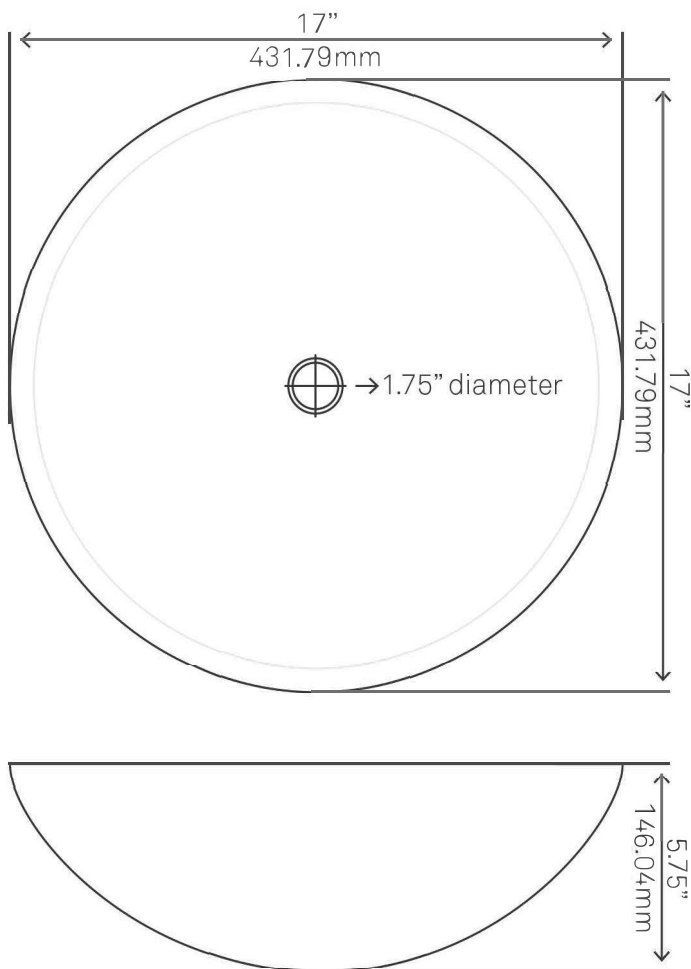

### STANDARD SPECIFICATIONS:

- Round granite vessel sink
- Polished black interior
- Natural textured exterior
- Hand crafted by our master artisans
- Above counter installation
- No mounting ring required
- 7/8" thick granite
- Inside dimension: 15.25" x 5"
- Standard U.S. plumbing connection

- Umbrella vessel sink drain
- Matte black finish
- Solid brass construction
- Includes rubber seals and fastener for installation
- 9.5-inches total length
- Fits any standard 1.75-inch drain opening
- cUPC